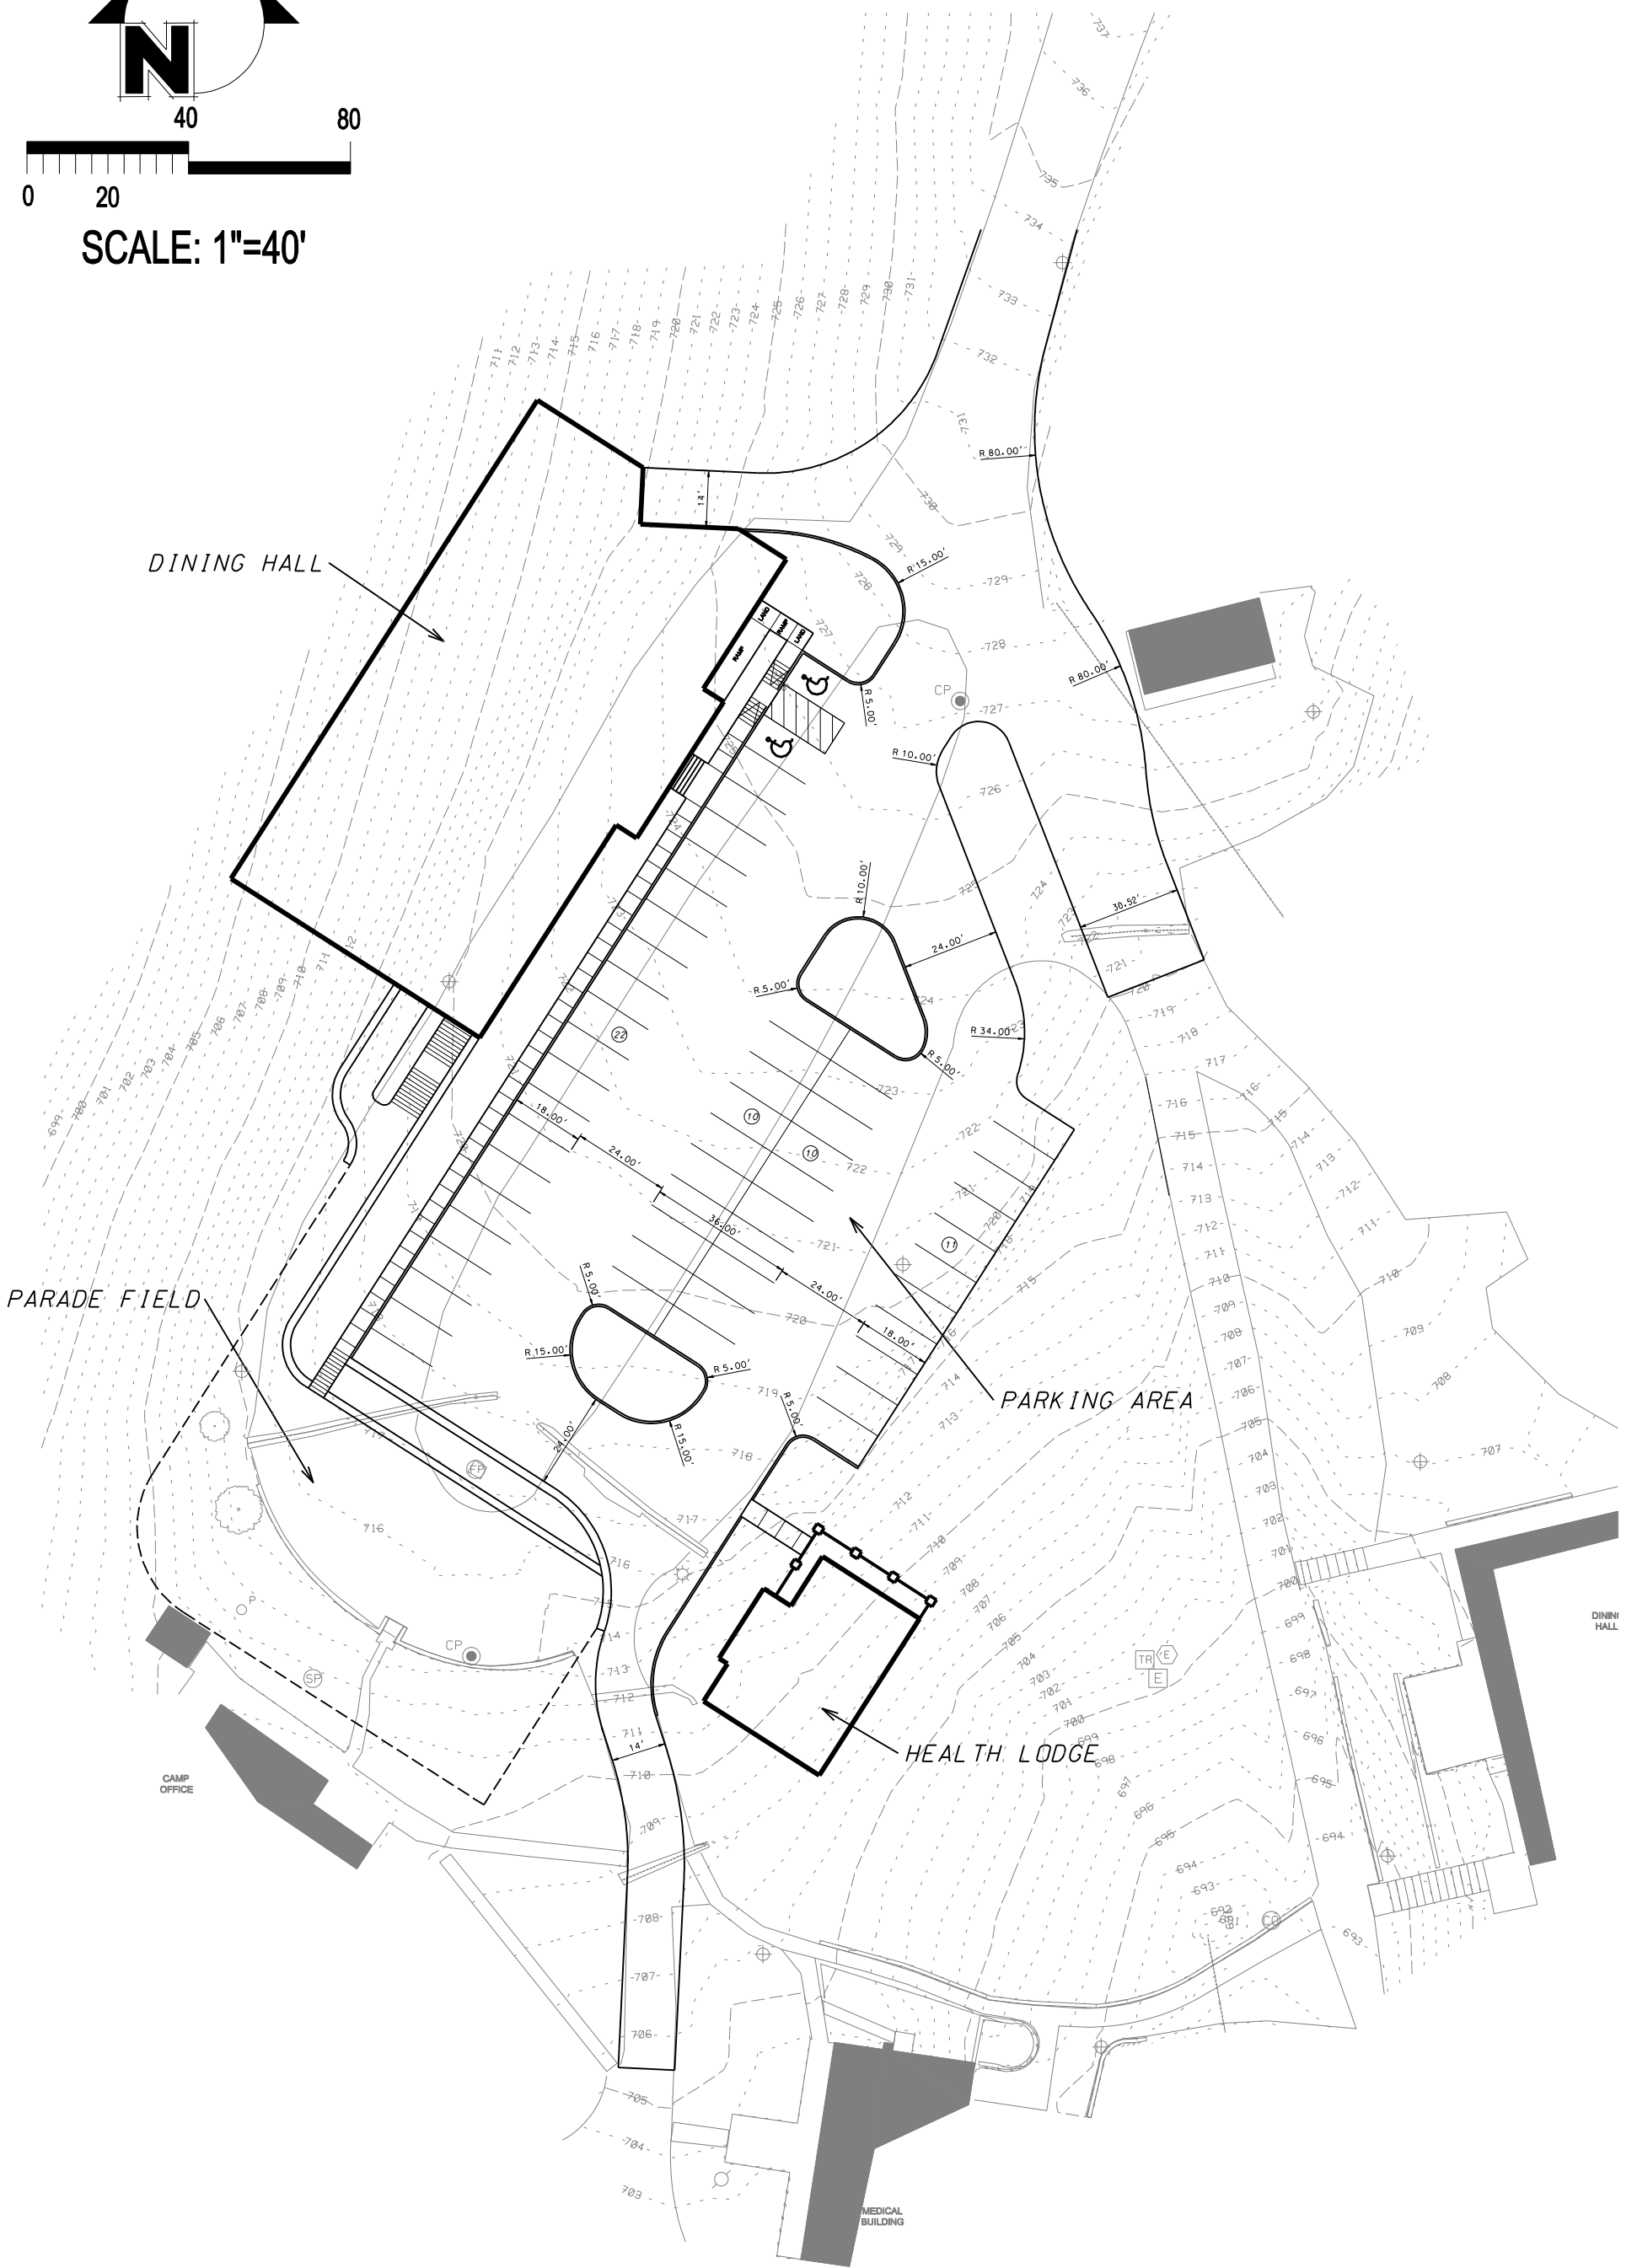

SCALE: 1"=40'

Smith Brehob & Associates, Inc.

453 S. Clarizz Boulevard
Bloomington, Indiana, 47401
Telephone: (812) 336-6536
Fax: (812) 336-0513
Web: <http://smithbrehob.com>

Copyright Smith Brehob & Associates, Inc. 01/01/17 All Rights Reserved

MAUMEE SCOUT RESERVE CONCEPT SITE PLAN

DRAWN BY: SAB
DATE: 09/12/17